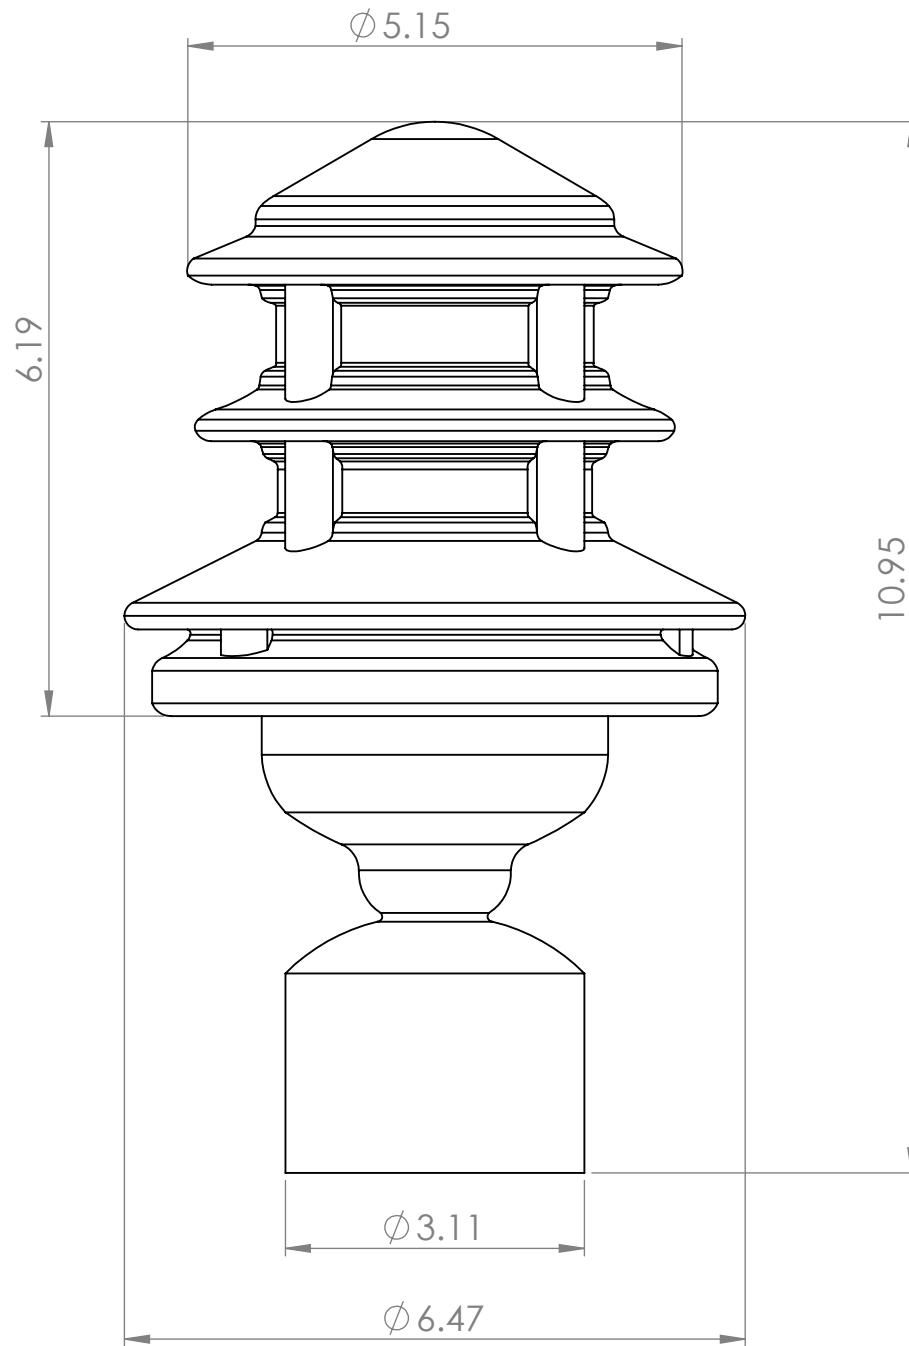

Material - Polyethylene
Lens - Clear Glass or Frosted
Socket - Medium Base
Voltage - 120V or 12V
Bulb - 6 watt LED
Finish - Pebble

**All units in Inches*

PW-2 Two Tier Pagoda Light

Roto-Lite, INC.

84701 Ave 48th
Coachella, CA 92336
Office: 760-863-5800
Fax: 760-863-5999