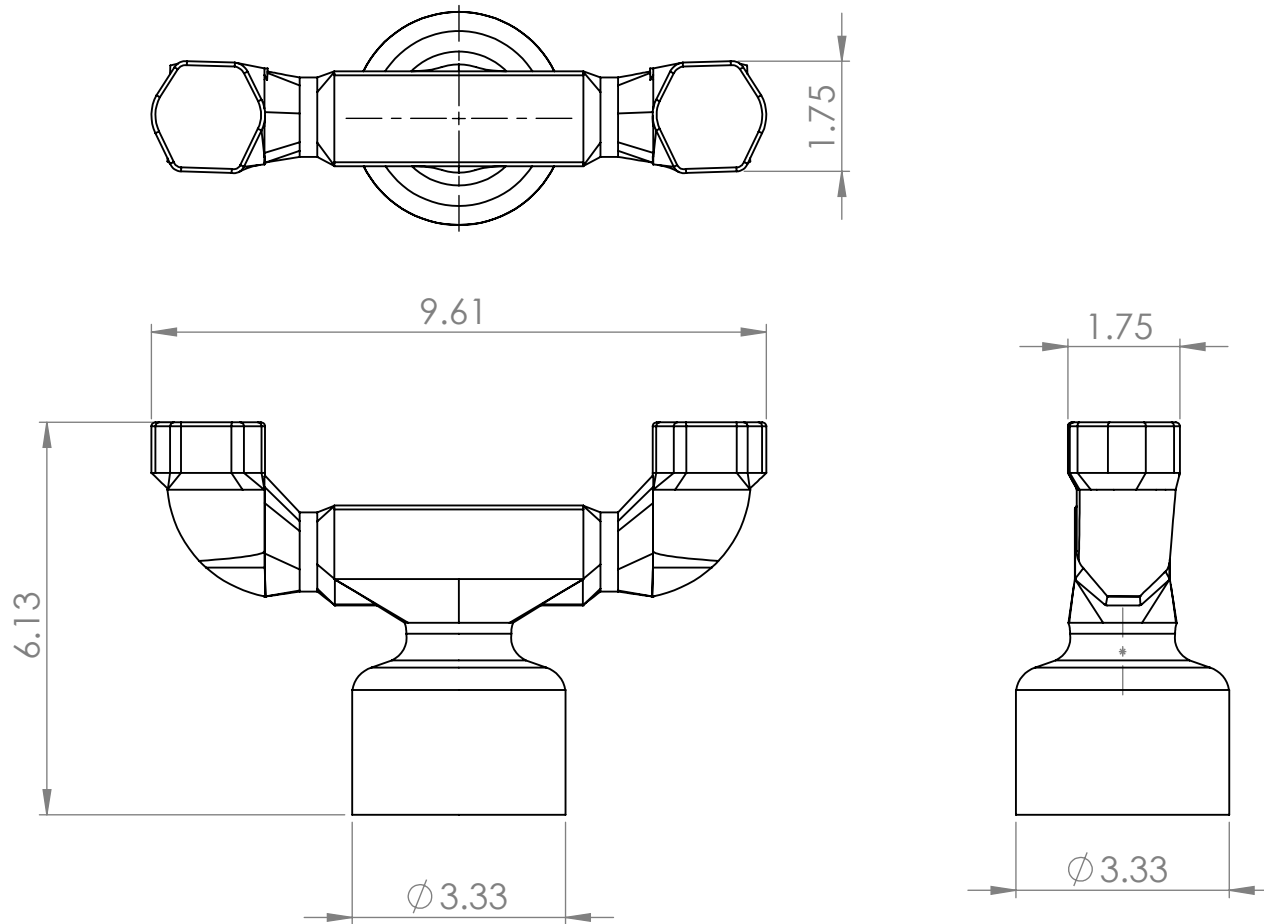

**Material - Polyethylene**  
**2 brass 1/2 Inch NPT fittings**  
**Finish - Pebble**

*\*All units in Inches*

## *Double Headed Ground Stake*