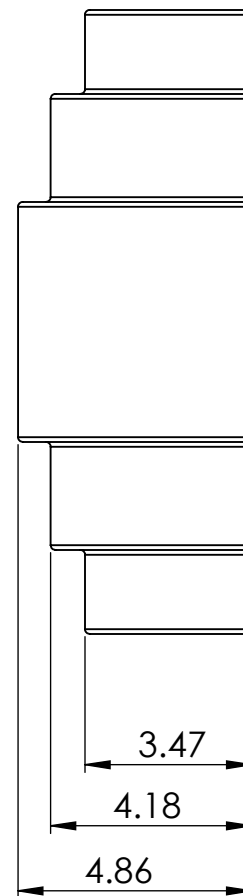

Material - Polyethylene
Voltage - 120v
Bulb - 6 Watt LED
(2 bulbs per fixture)
Finish - Pebble
Wiring- Hard wired to wall

5 Tier Wall Sconce

Roto-Lite, INC.

84701 Ave 48th
 Coachella, CA 92336
 Office: 760-863-5800
 Fax: 760-863-5999