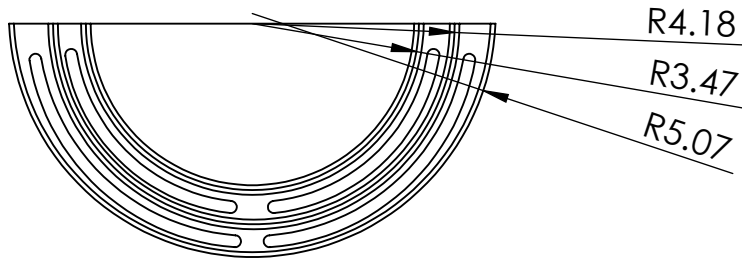

Material - Polyethylene
Voltage - 120v
Bulb - 6 Watt LED
(2 bulbs per fixture)
Finish - Pebble
Wiring- Hard wired to wall

5 Tier Wall Sconce

Roto-Lite, INC.

84701 Ave 48th
 Coachella, CA 92336
 Office: 760-863-5800
 Fax: 760-863-5999