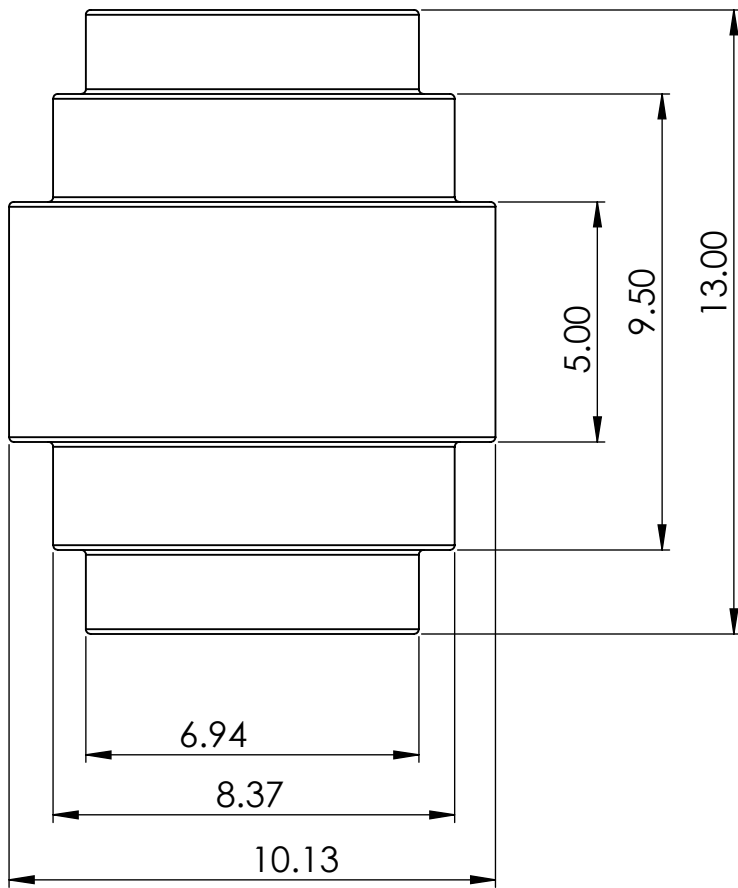

Material - Polyethylene
Voltage - 120v
Bulb - 6 Watt LED
(2 bulbs per fixture)
Finish - Pebble
Wiring- Hard wired to wall

5 Tier Wall Sconce

Roto-Lite, INC.

84701 Ave 48th
 Coachella, CA 92336
 Office: 760-863-5800
 Fax: 760-863-5999