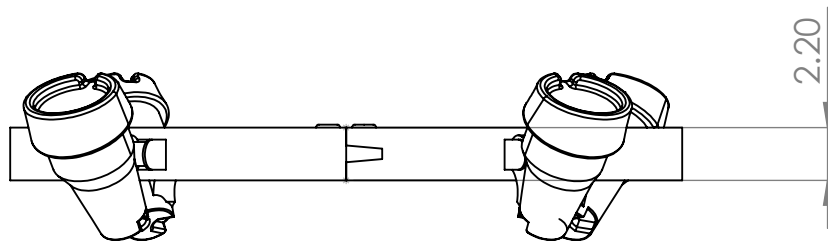

- Contents: (Ring Only)**
- 1- 1/2" type LB conduit body
  - 1- 1/2" Liquidtight conduit
  - 1- Liquidtight connector
  - 1- 1/2 NPT brass pipe nipple
  - 4- 3/8" stainless steel hex bolts
  - 6- 1/2 inch brass NPT fittings